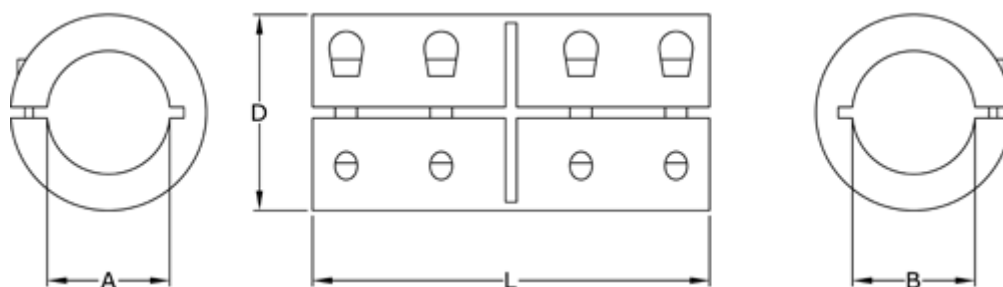

Data Sheet

Article number: 3323046502015

Description: Rigid coupling size 15 bore 15/15 mm
One piece clamp, stainless

Measures

A = 15
B = 15
D = 34
L = 50
Screw = M5x16